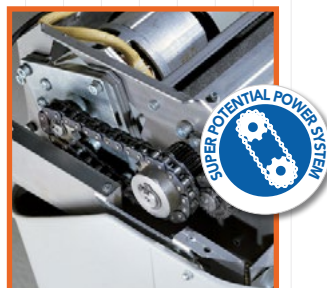

SUPER POTENTIAL POWER SYSTEM
heavy duty chain drive system with steel gears